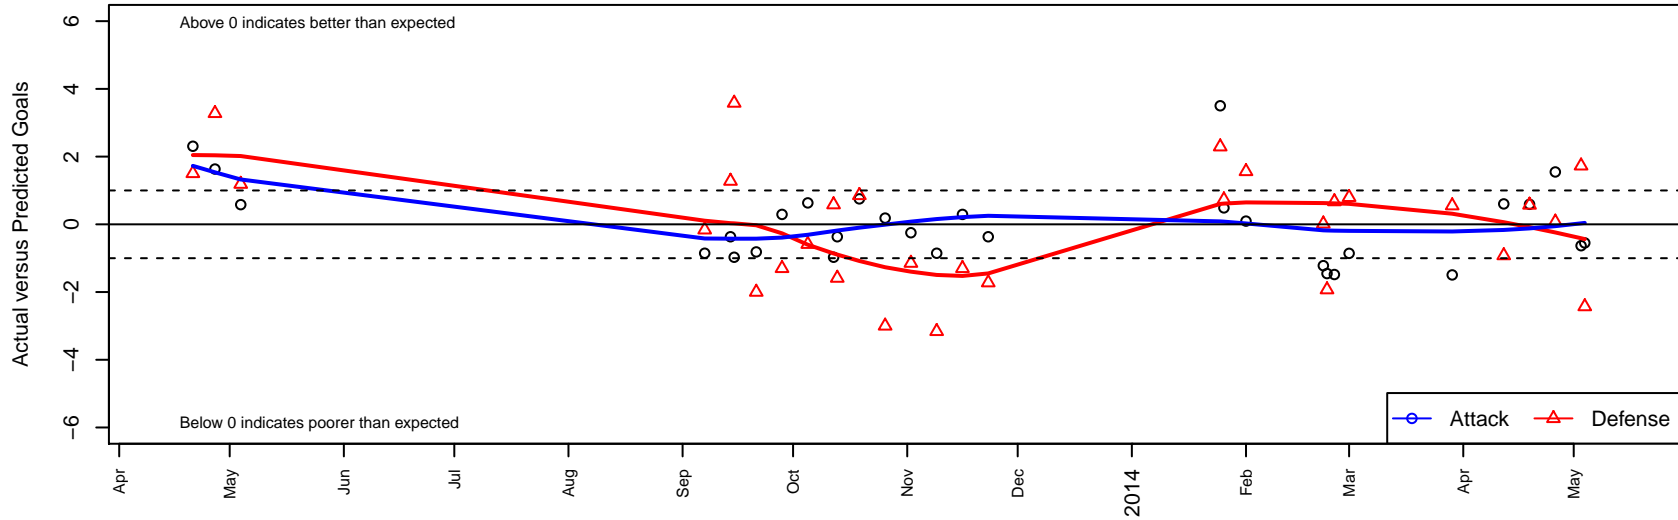

Highline Premier Blue B00

Dots are actual minus expected GF (blue circles) and GA (red triangles).
Blue line is smoothed change in attack strength. Red is smoothed change in defense strength.